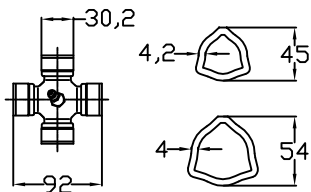

WARNING!
SECTIONS OF THE ASSEMBLY MARKED ARE NOT SHIELDED
AND MUST BE SHIELDED BY AN INTERACTIVE GUARDING SYSTEM
BINACCHI SpA DECLINES RESPONSIBILITY IF PROPER GUARD
ARE NOT PROVIDED OR MAINTAINED.

TIPO-TYPE
TYP

B6

CLIENTE-CUSTOMER-CLIENT-KUNDE

MASCHIO GASPARDI SPA

DATA
08/11/17

RIF.CLIENTE-CUSTOMER REF.-REF.CLIENT-BEZUG KUNDE

U00260059

ORIGINE

VISTO

MODIFICHE-MODIFICATIONS-ANDERUNGEN-MODIFICACIONES

POTENZA : 64 Cv (540 g/min)
COPPIA : 830 Nm (540 g/min)

NOTE :